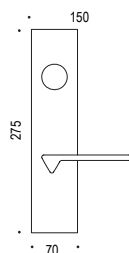

Tubular and European Mortise
Surface Mounted Applications

For Tubular Specification
Refer to R series - European Tubular
Mounting section.

For European Mortise Specification
Refer to R series - European Mortise
Mounting section - M300 Series.

For Magnetic European Mortise Specification
Refer to R series - Magnetic European
Mortise Mounting section - M400 Series.

MF11R

FF13

Privacy Kit Supplied:
MF19BZG

North American
2 1/8" Hole Prep Applications

For Tubular Specification
Refer to NA series - Tubular Mounting
section.

PASSAGE
MF11NAPA

PRIVACY
MF11NAPR

Heavy Duty
Tubular or Mortise thru-bolted applications.

For Tubular Specification
Refer to HD series - Tubular Mounting
section.

For Mortise Specification
Refer to HD series - Mortise Lock Mounting
section.

MF11HD

For Mortise with plate Specification
Refer to P200 series - Mortise Lock Mounting
section.

MF11P202

Suite Entry
Keyed Entry Tubular or Mortise

For Tubular Specification
Refer to P300 series - Tubular Suite
Entry Mounting section.

For Mortise Specification
Refer to P300 series - Mortise Suite
Entry Mounting section.

MF11P300

Optional plate:
MF11P302