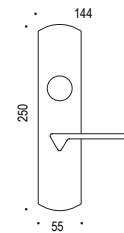

Tubular and European Mortise
Surface Mounted Applications

For Tubular Specification
Refer to R series - European Tubular
Mounting section.

For European Mortise Specification
Refer to R series - European Mortise
Mounting section - M300 Series.

For Magnetic European Mortise Specification
Refer to R series - Magnetic European
Mortise Mounting section - M400 Series.

MF11R

FF13

Privacy Kit Supplied:
MF19BZG

North American
2 1/8" Hole Prep Applications

For Tubular Specification
Refer to NA series - Tubular Mounting
section.

PASSAGE
MF11NAPA

PRIVACY
MF11NAPR

Heavy Duty
Tubular or Mortise thru-bolted applications.

For Tubular Specification
Refer to HD series - Tubular Mounting
section.

For Mortise Specification
Refer to HD series - Mortise Lock Mounting
section.

MF11HD

For Mortise with plate Specification
Refer to P200 series - Mortise Lock Mounting
section.

MF11P202

Suite Entry
Keyed Entry Tubular or Mortise

For Tubular Specification
Refer to P300 series - Tubular Suite
Entry Mounting section.

For Mortise Specification
Refer to P300 series - Mortise Suite
Entry Mounting section.

MF11P300

Optional plate:
MF11P302