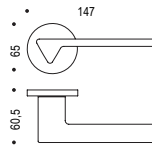

**MF11R**

**FF13**

Privacy Kit Supplied:  
**MF19BZG**

**North American**  
2 1/8" Hole Prep Applications

For Tubular Specification  
Refer to NA series - Tubular Mounting  
section.

**PASSAGE**  
**MF11NAPA**