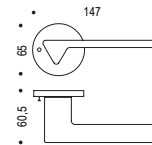

PRIVACY
MF11NAPR