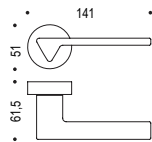

**MF11R**

**FF13**

Privacy Kit Supplied:  
**MF19BZG**

**North American**  
2 1/8" Hole Prep Applications

For Tubular Specification  
Refer to NA series - Tubular Mounting  
section.

**PASSAGE**  
**MF11NAPA**

**PRIVACY**  
**MF11NAPR**

**Heavy Duty**  
Tubular or Mortise thru-bolted applications.

For Tubular Specification  
Refer to HD series - Tubular Mounting  
section.

For Mortise Specification  
Refer to HD series - Mortise Lock Mounting  
section.

**MF11HD**

For Mortise with plate Specification  
Refer to P200 series - Mortise Lock Mounting  
section.

**MF11P202**

**Suite Entry**  
Keyed Entry Tubular or Mortise

For Tubular Specification  
Refer to P300 series - Tubular Suite  
Entry Mounting section.