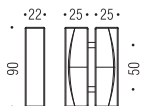

CLOUD

LC 26 Design:
Luca Colombo

HPS/1
Zirconium
stainless-steel

CR
Cromo
Chrome

CM
Cromat
Matt chrome

LC 26

HPS/1 - CR - CM

Maniglioni per ante in vetro
Pulls for glass door