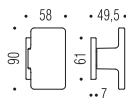

PUSH

LC 55 Design:
Luca Colombo

HPS
Zirconium Gold

CR
Cromo
Chrome

CM
Cromat
Matt chrome

GM
Grafite Mat
Matt graphite

LC 55

HPS - CR - CM - GM