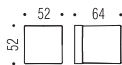

SQUARE

LC 15 Design:
Luca Colombo

CR
Cromo
Chrome

CM
Cromat
Matt chrome

LC 15

CR - CM

Materiale: Ottone
Material: Brass

SQUARE