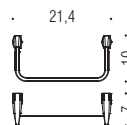

TRENTA

Design: Luca Colombo / Pio e Tito Toso lab

B9340
Spandisapone (L 0,30)
Soap dispenser