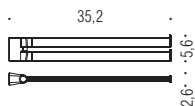

Materiale
Material

Ottone / Cromall®
Brass / Cromall®

Finiture
Finishes

Cromo
Chrome

PVD

Grafite Mat
Matt Graphite

Nero Opaco RAL 9005
Matt Black

Accessori con fissaggio vite e tassello
Accessories with screw and plug fixing

Accessori d'appoggio
Free-standing accessories

B3012
Porta salvietta doppio a snodo
Double bar towel holder