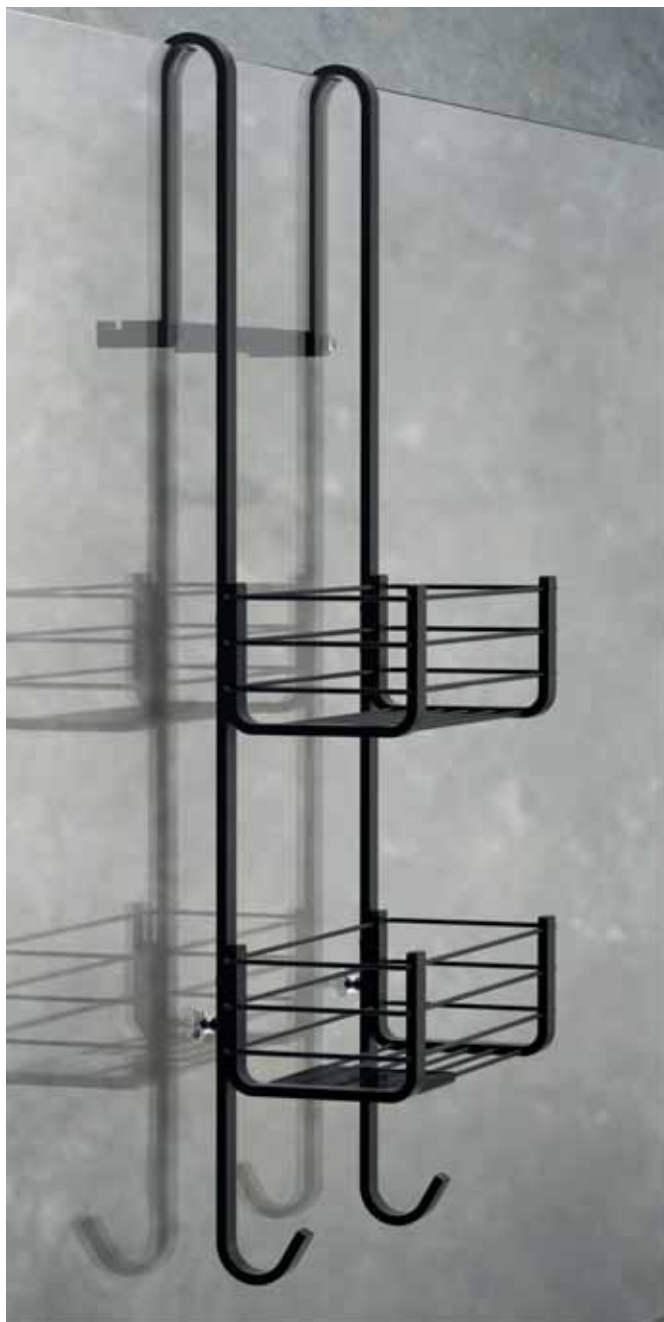

# CAVALLETTI E SEDILI

UNIVERSAL RACKS AND SEATS

B9634

B9634

B9635

B9710

*B9638 + B9636*

*B9639 + B9656*

### B9634

“Cavalletto” porta oggetti  
universale per box doccia  
Universal rack for shower-box

**Larghezza profilo doccia max 25mm**  
Thickness profile shower box max 25mm