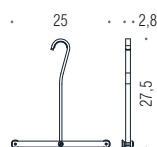

### B9635

“Cavalletto” porta oggetti  
universale per box doccia  
Universal rack for shower-box

**Larghezza profilo doccia max 25mm**  
Thickness profile shower box max 25mm

### B9710

Porta oggetti universale  
GIPSY per box doccia  
GIPSY universal shelf for shower-box

**Larghezza profilo doccia da 5mm a 45mm**  
Thickness profile shower box from 5mm to 25mm

### B9638

Porta tergivetro “AQUACLEAN”  
da appendere  
Hanger for “AQUACLEAN” glass wiper

**Larghezza profilo doccia max 32mm**  
Thickness profile shower box max 32mm

### B9639

Porta tergivetro “AQUACLEAN” a muro  
Wall mounted hook for “AQUACLEAN”  
glass wiper

**Larghezza profilo doccia max 25mm**  
Thickness profile shower box max 25mm