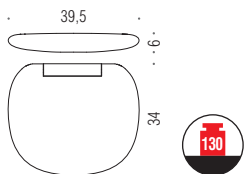

Materiale
Material

Ottone / Cromall®
Brass / Cromall®

Finiture
Finishes

Accessori di aggancio
Hanging accessories

Accessori con fissaggio vite e tassello
Accessories with screw and plug fixing

B9637
Sedile doccia ribaltabile
in poliuretano integrale,
completo di staffa a muro in alluminio
Shower seat in polyurethane,
complete with wall aluminum bracket