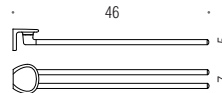

KHALA

Design: Makio Hasuike