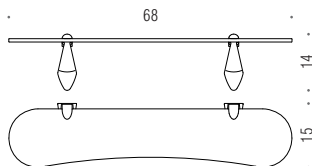

Design: Makio Hasuike

B1801
Porta sapone
Soap dish holder

B1802
Porta bicchiere
Glass holder

B9303
Spandisapone (L 0,35)
Soap dispenser

B18PZ
Reggimensola regolabile 4-10 mm
Adjustable shelf holder (4-10 mm)