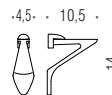

Design: Makio Hasuike

B1801
Porta sapone
Soap dish holder

B1802
Porta bicchiere
Glass holder

B9303
Spandisapone (L 0,35)
Soap dispenser

B18PZ
Reggimensola regolabile 4-10 mm
Adjustable shelf holder (4-10 mm)