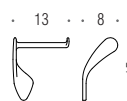

KHALA

Design: Makio Hasuike