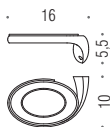

B2412

B2413

B2408

AR27

LINK

Angeletti Ruzza Design

B2401D
Porta sapone destro
Right soap dish holder

B2401S
Porta sapone sinistro
Left soap dish holder

B9310D
Spandisapone destro (L 0,32)
Right soap dispenser

B9310S
Spandisapone sinistro (L 0,32)
Left soap dispenser

B24PZD
Reggimensola destra / sinistra
Right / Left shelf holder

B2402D
Porta bicchiere destro
Right glass holder