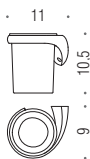

B2412

B2413

B2408

AR27

LINK

Angeletti Ruzza Design

B2401D
Porta sapone destro
Right soap dish holder

B2401S
Porta sapone sinistro
Left soap dish holder

B9310D
Spandisapone destro (L 0,32)
Right soap dispenser

B9310S
Spandisapone sinistro (L 0,32)
Left soap dispenser

B24PZD
Reggimensola destra / sinistra
Right / Left shelf holder

B2402D
Porta bicchiere destro
Right glass holder