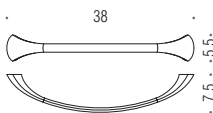

LINK

Angeletti Ruzza Design