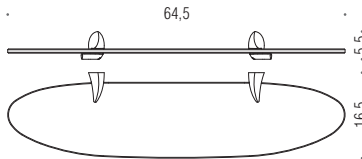

LINK

Angeletti Ruzza Design