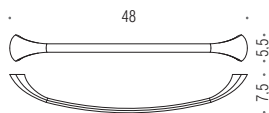

B2402S
Porta bicchiere sinistro
Left glass holder

B2416
Mensola
Shelf

B2431
Porta salvietta ad anello
Ring towel holder

B2409
Porta salvietta
Towel holder

B2410
Porta salvietta
Towel holder

B2411
Porta salvietta
Towel holder

B2412D
Porta salvietta fisso destro
Right towel holder

Materiale
Material

Ottone / Cromall®
Brass / Cromall®

Finiture
Finishes

Cromo
Chrome

Complemento
Complement

Vetro acidato naturale
Natural acid glass

Accessori con fissaggio vite e tassello
Accessories with screw and plug fixing