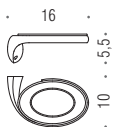

B2412

B2413

B2408

AR27

LINK

Angeletti Ruzza Design

B2401D
Porta sapone destro
Right soap dish holder

B2401S
Porta sapone sinistro
Left soap dish holder

B9310D
Spandisapone destro (L 0,32)
Right soap dispenser

B9310S
Spandisapone sinistro (L 0,32)
Left soap dispenser

B24PZD
Reggimensola destra / sinistra
Right / Left shelf holder

B2402D
Porta bicchiere destro
Right glass holder