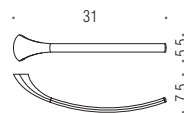

B2402S
Porta bicchiere sinistro
Left glass holder

B2416
Mensola
Shelf

B2431
Porta salvietta ad anello
Ring towel holder

B2409
Porta salvietta
Towel holder

B2410
Porta salvietta
Towel holder

B2411
Porta salvietta
Towel holder