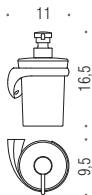

B2412

B2413

B2408

AR27

LINK

Angeletti Ruzza Design

B2401D
Porta sapone destro
Right soap dish holder

B2401S
Porta sapone sinistro
Left soap dish holder