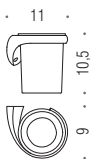

B2412

B2413

B2408

AR27

LINK

Angeletti Ruzza Design

B2401D
Porta sapone destro
Right soap dish holder

B2401S
Porta sapone sinistro
Left soap dish holder

B9310D
Spandisapone destro (L 0,32)
Right soap dispenser

B9310S
Spandisapone sinistro (L 0,32)
Left soap dispenser

B24PZD
Reggimensola destra / sinistra
Right / Left shelf holder

B2402D
Porta bicchiere destro
Right glass holder