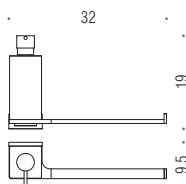

# LOOK

Design: Luca Colombo

**B1601**  
Porta sapone  
Soap dish holder

**B1602**  
Porta bicchiere  
Glass holder

**B9316**  
Spandisapone (L 0,31)  
Soap dispenser

**B1674**  
Spandisapone (L 0,31) e porta salvietta per bidet  
Soap dispenser and towel holder for bidet