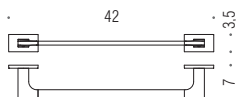

LOOK

Design: Luca Colombo