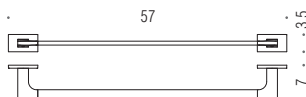

LOOK

Design: Luca Colombo

B1609
Porta salvietta
Towel holder