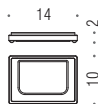

LOOK

Design: Luca Colombo