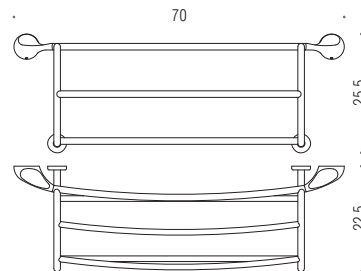

B12PZS
Reggimensola sinistra
Left shelf holder

B1216
Mensola
Shelf

B1287
Rack porta salvietta
Rack towel holder

B1207
Porta scopino
Hanging brush holder

B9305
Spandisapone d'appoggio (L 0,38)
Standing soap dispenser