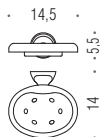

B1209 + B1200
B1210 + B1200

B1287

B0506
B1207

B1208
+ B1200

MELÒ

Design: Ambrogio Rossari

B1201
Porta sapone
Soap dish holder

B1202
Porta bicchiere
Glass holder