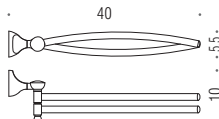

B9306
Spandisapone (L 0,38)
Soap dispenser

B1200
Ghiera
Ring

B1209
Porta salvietta
Towel holder

B1210
Porta salvietta
Towel holder

B1211
Porta salvietta fisso
Towel holder

B1231
Porta salvietta ad anello
Ring towel holder