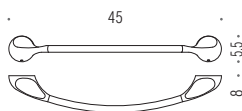

B1209 + B1200
B1210 + B1200

B1287

B0506
B1207

B1208
+ B1200

MELÒ

Design: Ambrogio Rossari

B1201
Porta sapone
Soap dish holder

B1202
Porta bicchiere
Glass holder

B9306
Spandisapone (L 0,38)
Soap dispenser

B1200
Ghiera
Ring

B1209
Porta salvietta
Towel holder

B1210
Porta salvietta
Towel holder

B1211
Porta salvietta fisso
Towel holder

B1231
Porta salvietta ad anello
Ring towel holder