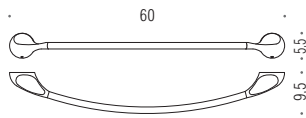

B1209 + B1200
B1210 + B1200

B1287

B0506
B1207

B1208
+ B1200

MELÒ

Design: Ambrogio Rossari

B1201
Porta sapone
Soap dish holder

B1202
Porta bicchiere
Glass holder

B9306
Spandisapone (L 0,38)
Soap dispenser

B1200
Ghiera
Ring

B1209
Porta salvietta
Towel holder

B1210
Porta salvietta
Towel holder

B1211
Porta salvietta fisso
Towel holder

B1231
Porta salvietta ad anello
Ring towel holder