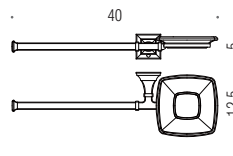

B9325
Spandisapone (L. 0,30)
Soap dispenser

B3200
Ghiera **OPTIONAL**
Ring

B3216
Mensola
Shelf

B3274D
Porta sapone e porta salvietta
per bidet destro
Right soap dish and towel holder for bidet

B3274S
Porta sapone e porta salvietta
per bidet destro
Right soap dish and towel holder for bidet