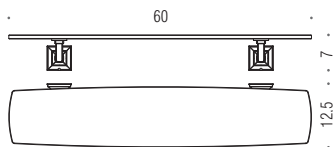

PORTOFINO

Classic Line