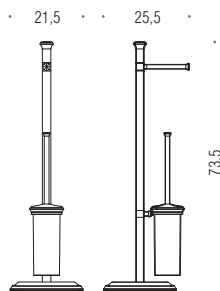

. 10 .
 . . 42 . . 15 .

B3207
Prta scopino
Hanging brush holder

PORTOFINO

Classic Line

B3242
Porta sapone d'appoggio
Standing soap dish holder

B3241
Porta bicchiere d'appoggio
Standing glass holder

B9326
Spandisapone (L.0,30) d'appoggio
Standing soap dispenser

B3206
Porta scopino d'appoggio
Standing brush holder

Materiale
Material

Ottone / Cromall®
Brass / Cromall®

Finiture
Finishes

Complemento
Complement

 **Vetro acidato naturale**
Natural acid glass

Accessori d'appoggio
Free-standing accessories

B3218

Piantana con porta rotolo e porta scopino

Standing column with paper holder and brush holder

B3238

Piantana con due porta salvietta

Standing column with two towel holders