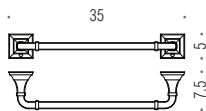

PORTOFINO

Classic Line