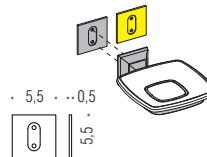

B9325
Spandisapone (L. 0,30)
Soap dispenser

B3200
Ghiera **OPTIONAL**
Ring

B3216
Mensola
Shelf

B3274D
Porta sapone e porta salvietta
per bidet destro
Right soap dish and towel holder for bidet

B3274S
Porta sapone e porta salvietta
per bidet destro
Right soap dish and towel holder for bidet