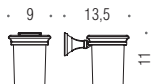

B3201
B3231

B3212 + B3200 B3201 + B3200
B3274S

B3209 + B3200 B3202 + B3200

B3238

PORTOFINO

Classic Line

B3201
Porta sapone
Soap dish holder

B3202
Porta bicchiere
Glass holder