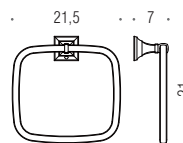

B9325
Spandisapone (L. 0,30)
Soap dispenser

B3200
Ghiera **OPTIONAL**
Ring

B3216
Mensola
Shelf

B3274D
Porta sapone e porta salvietta
per bidet destro
Right soap dish and towel holder for bidet

B3274S
Porta sapone e porta salvietta
per bidet destro
Right soap dish and towel holder for bidet