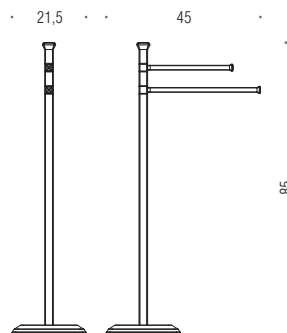

. 10 .
 . . 42 . . 15 .

B3207
Prta scopino
Hanging brush holder

PORTOFINO

Classic Line

B3242
Porta sapone d'appoggio
Standing soap dish holder

B3241
Porta bicchiere d'appoggio
Standing glass holder

B9326
Spandisapone (L.0,30) d'appoggio
Standing soap dispenser

B3206
Porta scopino d'appoggio
Standing brush holder

Materiale
Material

Ottone / Cromall®
Brass / Cromall®

Finiture
Finishes

Complemento
Complement

 **Vetro acidato naturale**
Natural acid glass

Accessori d'appoggio
Free-standing accessories

B3218

Piantana con porta rotolo e porta scopino

Standing column with paper holder and brush holder

B3238

Piantana con due porta salvietta

Standing column with two towel holders