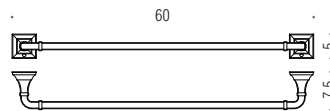

PORTOFINO

Classic Line