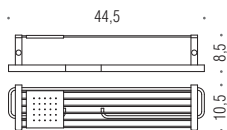

TIME

Design: R&D Colombo Design