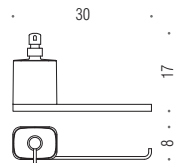

TIME

Design: R&D Colombo Design

W4201
Porta sapone
Soap dish

W4202
Porta bicchiere
Glass holder

W4280
Spandisapone destro (L 0,36)
Right soap dispenser

W4274
Spandisapone (L 0,36)
e porta salvietta per bidet
Soap dispenser
and towel holder for bidet