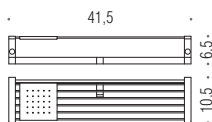

W4247
Appenditutto
Hook

W4257
Appenditutto
Hook

W4291
Porta rotolo coperto
Paper holder with cover

W4207
Porta scopino
Hanging brush holder

TIME

Design: R&D Colombo Design

W4275
Mensola con ganci appenditutto e ripiano in inox
Shelf with coat hooks and stainless steel tray