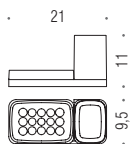

TIME

Design: R&D Colombo Design

W4201
Porta sapone
Soap dish

W4202
Porta bicchiere
Glass holder

W4280
Spandisapone destro (L 0,36)
Right soap dispenser

W4274
Spandisapone (L 0,36)
e porta salvietta per bidet
Soap dispenser
and towel holder for bidet