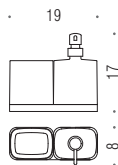

TIME

Design: R&D Colombo Design