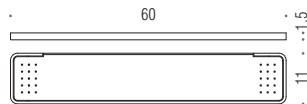

TIME

Design: R&D Colombo Design