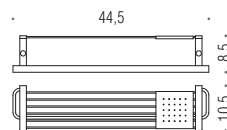

W4247
Appenditutto
Hook

W4257
Appenditutto
Hook

W4291
Porta rotolo coperto
Paper holder with cover

W4207
Porta scopino
Hanging brush holder

TIME

Design: R&D Colombo Design

W4275
Mensola con ganci appenditutto e ripiano in inox
Shelf with coat hooks and stainless steel tray

W4276D
Mensola destra con porta salvietta, porta rotolo e ripiano in inox
Right shelf with towel holder, paper holder and stainless steel tray

W4276S
Mensola sinistra con porta salvietta, porta rotolo e ripiano in inox
Left shelf with towel holder, paper holder and stainless steel tray