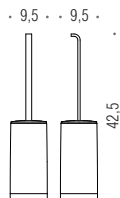

W4247
Appenditutto
Hook

W4257
Appenditutto
Hook

W4291
Porta rotolo coperto
Paper holder with cover

W4207
Porta scopino
Hanging brush holder

TIME

Design: R&D Colombo Design

W4275
Mensola con ganci appenditutto e ripiano in inox
Shelf with coat hooks and stainless steel tray