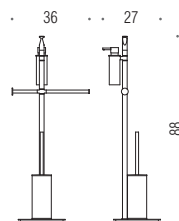

B9819
Piantana con spandisapone (L 0,15), porta salvietta, porta rotolo e porta scopino in ottone
Floor standing column with soap dispenser, towel holder, paper holder and brass brush holder