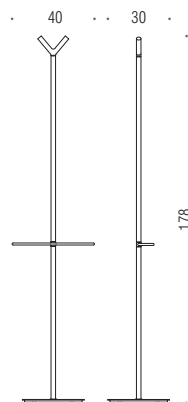

PLANETS

Bartoli Design

BASE
Ø 22,0

B9843

**Piantana con porta salvietta,
porta sapone, porta rotolo e porta
scopino sospeso in vetro acidato**

Floor standing column with towel holder,
soap holder, paper holder and suspended
acid glass brush holder

BASE
Ø 22,0

B9849

**Piantana con spandisapone (L. 0,15),
porta salvietta, porta rotolo
e porta scopino sospeso in vetro acidato**

Floor standing column with soap dispenser,
towel holder, paper holder and suspended
acid glass brush holder