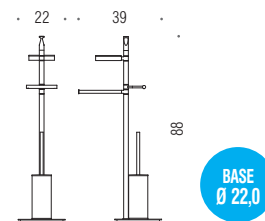

B9833
Piantana con porta salvietta, porta sapone, porta rotolo e porta scopino in ottone
Floor standing column with towel holder, soap holder, paper holder and brass brush holder