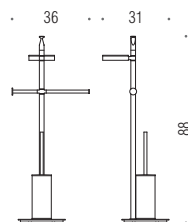

B9823 - B9822 - B9824

PLANETS

Bartoli Design

BASE
Ø 26,0

B9803
Piantana
con 3 porta salvietta
Floor standing column
with 3 towel holders

BASE
Ø 22,0

B9807
Piantana con porta rotolo
e porta scopino in ottone
Floor standing column
with paper holder
and brass brush holder

BASE
Ø 22,0

B9813
Piantana con porta salvietta,
porta sapone, porta rotolo
e porta scopino in ottone
Floor standing column
with towel holder, soap holder,
paper holder and brass brush holder

BASE
Ø 26,0