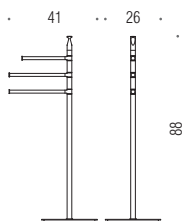

Materiale
Material

Ottone / Cromall®
Brass / Cromall®

Finiture
Finishes

Complemento
Complement

Vetro acidato naturale
Natural acid glass

Accessori d'appoggio
Free-standing accessories

Accessori con fissaggio vite e tassello
Accessories with screw and plug fixing

Alcuni elementi sono orientabili
Some elements are adjustable

B9815
Piantana con 3 porta salvietta
Floor standing column with 3 towel holders