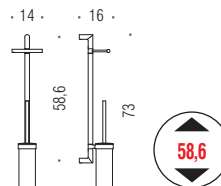

B9823
Colonna con porta rotolo e porta scopino in vetro acidato
Wall column with paper holder and acid glass brush holder