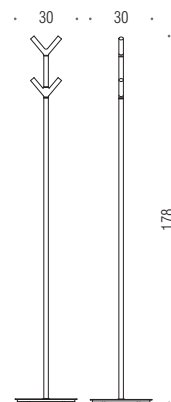

PLANETS

Bartoli Design

BASE
Ø 22,0

B9843

**Piantana con porta salvietta,
porta sapone, porta rotolo e porta
scopino sospeso in vetro acidato**

Floor standing column with towel holder,
soap holder, paper holder and suspended
acid glass brush holder

BASE
Ø 22,0

B9849

**Piantana con spandisapone (L. 0,15),
porta salvietta, porta rotolo
e porta scopino sospeso in vetro acidato**

Floor standing column with soap dispenser,
towel holder, paper holder and suspended
acid glass brush holder

BASE
Ø 30,0

B9804

**Piantana con porta salvietta
e 2 appendiabiti**

Floor standing column
with towel holder and 2 hooks

BASE
Ø 30,0

B9812

Piantana con 4 appendiabiti

Floor standing column
with 4 hooks