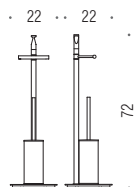

B9823 - B9822 - B9824

PLANETS

Bartoli Design

BASE
Ø 26,0

B9803
Piantana
con 3 porta salvietta
Floor standing column
with 3 towel holders

BASE
Ø 22,0

B9807
Piantana con porta rotolo
e porta scopino in ottone
Floor standing column
with paper holder
and brass brush holder

BASE
Ø 22,0

B9813
Piantana con porta salvietta,
porta sapone, porta rotolo
e porta scopino in ottone
Floor standing column
with towel holder, soap holder,
paper holder and brass brush holder

BASE
Ø 26,0