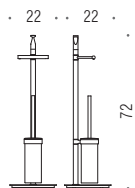

B9816
Piantana con porta rotolo e porta scopino sospeso in vetro acidato
Floor standing column with paper holder and suspended acid glass brush holder