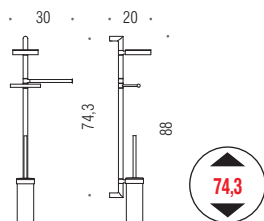

Materiale
Material

Ottone / Cromall®
Brass / Cromall®

Finiture
Finishes

Complemento
Complement

Vetro acidato naturale
Natural acid glass

Accessori d'appoggio
Free-standing accessories

Accessori con fissaggio vite e tassello
Accessories with screw and plug fixing

Alcuni elementi sono orientabili
Some elements are adjustable

B9822
Colonna con porta sapone, porta salvietta, porta rotolo, porta scopino in vetro acidato.
Wall column with soap holder, towel holder, paper holder and acid glass brush holder