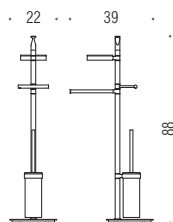

PLANETS

Bartoli Design

BASE
Ø 22,0

B9843

**Piantana con porta salvietta,
porta sapone, porta rotolo e porta
scopino sospeso in vetro acidato**

Floor standing column with towel holder,
soap holder, paper holder and suspended
acid glass brush holder