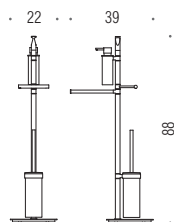

PLANETS

Bartoli Design

BASE
Ø 22,0

B9843

**Piantana con porta salvietta,
porta sapone, porta rotolo e porta
scopino sospeso in vetro acidato**

Floor standing column with towel holder,
soap holder, paper holder and suspended
acid glass brush holder

BASE
Ø 22,0

B9849

**Piantana con spandisapone (L. 0,15),
porta salvietta, porta rotolo
e porta scopino sospeso in vetro acidato**

Floor standing column with soap dispenser,
towel holder, paper holder and suspended
acid glass brush holder

BASE
Ø 30,0

B9804

**Piantana con porta salvietta
e 2 appendiabiti**

Floor standing column
with towel holder and 2 hooks

BASE
Ø 30,0

B9812

Piantana con 4 appendiabiti

Floor standing column
with 4 hooks