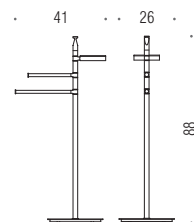

B9823 - B9822 - B9824

PLANETS

Bartoli Design

BASE
Ø 26,0

B9803
Piantana
con 3 porta salvietta
Floor standing column
with 3 towel holders

BASE
Ø 22,0

B9807
Piantana con porta rotolo
e porta scopino in ottone
Floor standing column
with paper holder
and brass brush holder

BASE
Ø 22,0

B9813
Piantana con porta salvietta,
porta sapone, porta rotolo
e porta scopino in ottone
Floor standing column
with towel holder, soap holder,
paper holder and brass brush holder

BASE
Ø 26,0