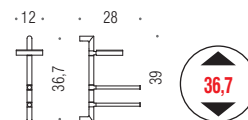

B9824
Colonna con porta sapone e 2 porta salvietta
Wall column with soap holder and 2 towel holders