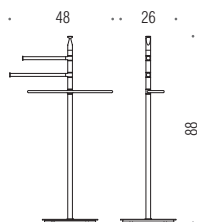

B9823 - B9822 - B9824

PLANETS

Bartoli Design

BASE
Ø 26,0

B9803
Piantana
con 3 porta salvietta
Floor standing column
with 3 towel holders

BASE
Ø 22,0

B9807
Piantana con porta rotolo
e porta scopino in ottone
Floor standing column
with paper holder
and brass brush holder