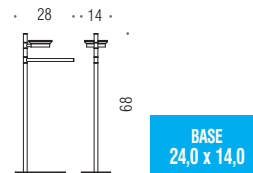

Piantana con porta rotolo e porta scopino sospeso in ottone

Floor standing column with paper holder and suspended brass brush holder

B9901

Piantana con 2 porta salvietta

Floor standing column with 2 towel holders