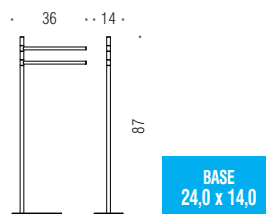

B9901

Piantana con 2 porta salvietta

Floor standing column with 2 towel holders