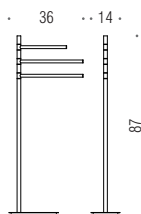

B9915
Piantana con 3 porta salvietta
Floor standing column with 3 towel holders