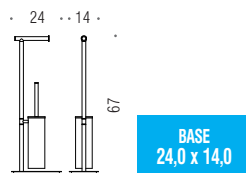

B9902

B9907

SQUARE

Design:  TEAM 3

B9904

Piantana con porta rotolo e porta scopino sospeso in vetro acidato

Floor standing column with paper holder and suspended acid glass brush holder

B9907