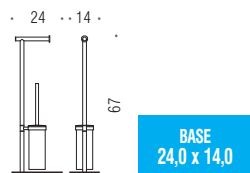

B9902

B9907

SQUARE

Design:  TEAM 3

B9904

Piantana con porta rotolo e porta scopino sospeso in vetro acidato

Floor standing column with paper holder and suspended acid glass brush holder

B9907