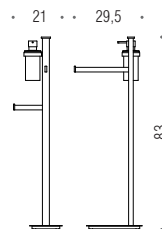

BASE
24,0 x 14,0

B9110

**Piantana con porta sapone,
porta bicchiere e porta salvietta**
Floor standing column
with soap holder, glass holder
and towel holder

BASE
24,0 x 14,0

B9113D

**Piantana con porta sapone,
porta salvietta e porta rotolo**
Floor standing column
with soap holder, towel holder
and paper holder

BASE
24,0 x 14,0

B9113S

**Piantana con porta sapone,
porta salvietta e porta rotolo**
Floor standing column
with soap holder, towel holder
and paper holder

BASE
24,0 x 14,0

B9119D

**Piantana con spandisapone (L 0,28)
porta salvietta e porta rotolo**
Floor standing column with
soap dispenser, towel holder
and paper holder