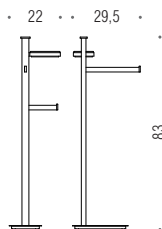

**Piantana con porta rotolo
e porta scopino sospeso**
Floor standing column
with paper holder
and suspended brass brush holder

BASE
24,0 x 14,0

B9107S

**Piantana con porta rotolo
e porta scopino sospeso**
Floor standing column
with paper holder
and suspended brass brush holder

BASE
24,0 x 14,0

B9110

**Piantana con porta sapone,
porta bicchiere e porta salvietta**
Floor standing column
with soap holder, glass holder
and towel holder

BASE
24,0 x 14,0

B9113D

**Piantana con porta sapone,
porta salvietta e porta rotolo**
Floor standing column
with soap holder, towel holder
and paper holder