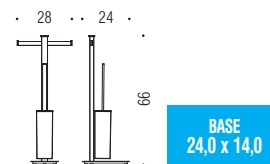

B9108
Piantana con doppio porta rotolo
e porta scopino
Floor standing column with double
paper holder and brush holder