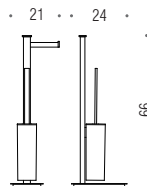

B9108 - B9103

UNITS

Design: Luca Colombo

BASE
24,0 x 14,0

B9103

Piantana con 2 porta salvietta
Floor standing column
with 2 towel holders

BASE
24,0 x 14,0

B9107D

**Piantana con porta rotolo
e porta scopino sospeso**
Floor standing column
with paper holder
and suspended brass brush holder

BASE
24,0 x 14,0

B9107S

**Piantana con porta rotolo
e porta scopino sospeso**
Floor standing column
with paper holder
and suspended brass brush holder