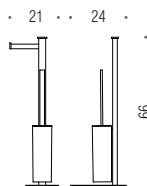

B9108 - B9103

UNITS

Design: Luca Colombo

BASE
24,0 x 14,0

B9103

Piantana con 2 porta salvietta
Floor standing column
with 2 towel holders

BASE
24,0 x 14,0

B9107D

**Piantana con porta rotolo
e porta scopino sospeso**
Floor standing column
with paper holder
and suspended brass brush holder

BASE
24,0 x 14,0

B9107S

**Piantana con porta rotolo
e porta scopino sospeso**
Floor standing column
with paper holder
and suspended brass brush holder