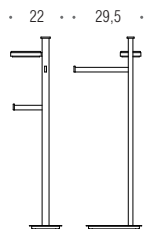

**Piantana con porta rotolo
e porta scopino sospeso**
Floor standing column
with paper holder
and suspended brass brush holder

BASE
24,0 x 14,0

B9107S

**Piantana con porta rotolo
e porta scopino sospeso**
Floor standing column
with paper holder
and suspended brass brush holder

BASE
24,0 x 14,0

B9110

**Piantana con porta sapone,
porta bicchiere e porta salvietta**
Floor standing column
with soap holder, glass holder
and towel holder

BASE
24,0 x 14,0

B9113D

**Piantana con porta sapone,
porta salvietta e porta rotolo**
Floor standing column
with soap holder, towel holder
and paper holder

BASE
24,0 x 14,0

B9113S

**Piantana con porta sapone,
porta salvietta e porta rotolo**
Floor standing column
with soap holder, towel holder
and paper holder

BASE
24,0 x 14,0

B9119D

**Piantana con spandisapone (L 0,28)
porta salvietta e porta rotolo**
Floor standing column with
soap dispenser, towel holder
and paper holder