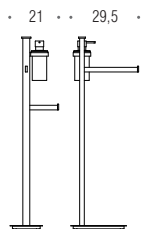

**Piantana con porta rotolo
e porta scopino sospeso**
Floor standing column
with paper holder
and suspended brass brush holder

BASE
24,0 x 14,0

B9107S

**Piantana con porta rotolo
e porta scopino sospeso**
Floor standing column
with paper holder
and suspended brass brush holder

BASE
24,0 x 14,0

B9110

**Piantana con porta sapone,
porta bicchiere e porta salvietta**
Floor standing column
with soap holder, glass holder
and towel holder

BASE
24,0 x 14,0

B9113D

**Piantana con porta sapone,
porta salvietta e porta rotolo**
Floor standing column
with soap holder, towel holder
and paper holder

BASE
24,0 x 14,0

B9113S

**Piantana con porta sapone,
porta salvietta e porta rotolo**
Floor standing column
with soap holder, towel holder
and paper holder

BASE
24,0 x 14,0

B9119D

**Piantana con spandisapone (L 0,28)
porta salvietta e porta rotolo**
Floor standing column with
soap dispenser, towel holder
and paper holder