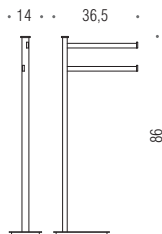

B9108 - B9103

UNITS

Design: Luca Colombo

BASE
24,0 x 14,0

B9103

Piantana con 2 porta salvietta
Floor standing column
with 2 towel holders

BASE
24,0 x 14,0

B9107D