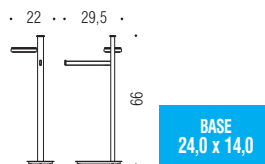

B9102S
Piantana con porta sapone
e porta salvietta
Floor standing column
with soap holder and towel holder