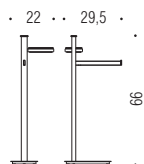

B9102D
Piantana con porta sapone
e porta salvietta
Floor standing column
with soap holder and towel holder