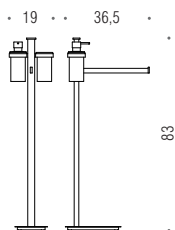

Materiale
Material

Ottone / Cromall®
Brass / Cromall®

Finiture
Finishes

Complemento
Complement

Vetro acidato naturale
Natural acid glass

Tutti gli elementi sono fissi
All elements are not adjustable

Accessori d'appoggio
Free-standing accessories

B9111
Piantana con spandisapone (L 0,28)
porta bicchiere e porta salvietta
Floor standing column
with soap dispenser, glass holder
and towel holder