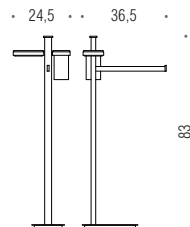

B9108 - B9103

UNITS

Design: Luca Colombo

BASE
24,0 x 14,0

B9103

Piantana con 2 porta salvietta
Floor standing column
with 2 towel holders

BASE
24,0 x 14,0

B9107D

**Piantana con porta rotolo
e porta scopino sospeso**
Floor standing column
with paper holder
and suspended brass brush holder

BASE
24,0 x 14,0

B9107S

**Piantana con porta rotolo
e porta scopino sospeso**
Floor standing column
with paper holder
and suspended brass brush holder