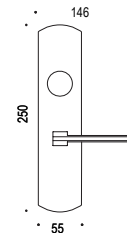

Tubular and European Mortise
Surface Mounted Applications

For Tubular Specification
Refer to R series - European Tubular
Mounting section.

For European Mortise Specification
Refer to R series - European Mortise
Mounting section - M300 Series.

For Magnetic European Mortise Specification
Refer to R series - Magnetic European
Mortise Mounting section - M400 Series.

MS11R

FF23

Privacy Kit Supplied:
FF29BZG

North American

2 1/8" Hole Prep Applications

For Tubular Specification
Refer to NA series - Tubular Mounting
section.

PASSAGE
MS11NAPA

PRIVACY
MS11NAPR

Heavy Duty

Tubular or Mortise thru-bolted applications.

For Tubular Specification
Refer to HD series - Tubular Mounting
section.

For Mortise Specification
Refer to HD series - Mortise Lock Mounting
section.

MS11HD

For Mortise with plate Specification
Refer to P200 series - Mortise Lock Mounting
section.

MS11P202

Suite Entry

Keyed Entry Tubular or Mortise

For Tubular Specification
Refer to P300 series - Tubular Suite
Entry Mounting section.

For Mortise Specification
Refer to P300 series - Mortise Suite
Entry Mounting section.

MS11P300

Optional plate:
MS11P302