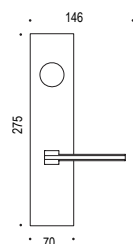

Tubular and European Mortise
Surface Mounted Applications

For Tubular Specification
Refer to R series - European Tubular
Mounting section.

For European Mortise Specification
Refer to R series - European Mortise
Mounting section - M300 Series.

For Magnetic European Mortise Specification
Refer to R series - Magnetic European
Mortise Mounting section - M400 Series.

MS11R

FF23

Privacy Kit Supplied:
FF29BZG

North American

2 1/8" Hole Prep Applications

For Tubular Specification
Refer to NA series - Tubular Mounting
section.

PASSAGE
MS11NAPA

PRIVACY
MS11NAPR

Heavy Duty

Tubular or Mortise thru-bolted applications.

For Tubular Specification
Refer to HD series - Tubular Mounting
section.

For Mortise Specification
Refer to HD series - Mortise Lock Mounting
section.

MS11HD

For Mortise with plate Specification
Refer to P200 series - Mortise Lock Mounting
section.

MS11P202

Suite Entry

Keyed Entry Tubular or Mortise

For Tubular Specification
Refer to P300 series - Tubular Suite
Entry Mounting section.

For Mortise Specification
Refer to P300 series - Mortise Suite
Entry Mounting section.

MS11P300

Optional plate:
MS11P302