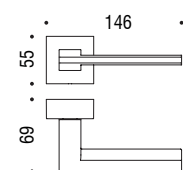

Tubular and European Mortise
Surface Mounted Applications

For Tubular Specification
Refer to R series - European Tubular
Mounting section.

For European Mortise Specification
Refer to R series - European Mortise
Mounting section - M300 Series.

For Magnetic European Mortise Specification
Refer to R series - Magnetic European
Mortise Mounting section - M400 Series.

MS11R

FF23

Privacy Kit Supplied:
FF29BZG

North American

2 1/8" Hole Prep Applications

For Tubular Specification
Refer to NA series - Tubular Mounting
section.

PASSAGE
MS11NAPA

PRIVACY
MS11NAPR

Heavy Duty

Tubular or Mortise thru-bolted applications.

For Tubular Specification
Refer to HD series - Tubular Mounting
section.

For Mortise Specification
Refer to HD series - Mortise Lock Mounting
section.

MS11HD

For Mortise with plate Specification
Refer to P200 series - Mortise Lock Mounting
section.

MS11P202

Suite Entry

Keyed Entry Tubular or Mortise

For Tubular Specification
Refer to P300 series - Tubular Suite
Entry Mounting section.

For Mortise Specification
Refer to P300 series - Mortise Suite
Entry Mounting section.

MS11P300

Optional plate:
MS11P302