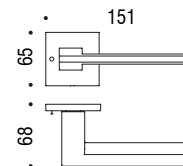

MS11R

FF23

Privacy Kit Supplied:
FF29BZG

North American

2 1/8" Hole Prep Applications

For Tubular Specification
Refer to NA series - Tubular Mounting
section.

PASSAGE
MS11NAPA

PRIVACY
MS11NAPR