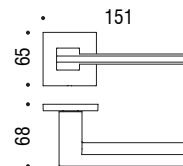

MS11R

FF23

Privacy Kit Supplied:
FF29BZG

North American

2 1/8" Hole Prep Applications

For Tubular Specification
Refer to NA series - Tubular Mounting
section.

PASSAGE
MS11NAPA

PRIVACY
MS11NAPR