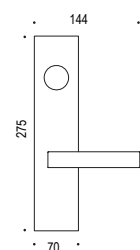

Tubular and European Mortise
Surface Mounted Applications

For Tubular Specification
Refer to R series - European Tubular
Mounting section.

For European Mortise Specification
Refer to R series - European Mortise
Mounting section - M300 Series.

For Magnetic European Mortise Specification
Refer to R series - Magnetic European
Mortise Mounting section - M400 Series.

BD21R

MM13

Privacy Kit Supplied:
MM29BZG

North American
2 1/8" Hole Prep Applications

For Tubular Specification
Refer to NA series - Tubular Mounting
section.

PASSAGE
BD21NAPA

PRIVACY
BD21NAPR

Heavy Duty
Tubular or Mortise thru-bolted applications.

For Tubular Specification
Refer to HD series - Tubular Mounting
section.

For Mortise Specification
Refer to HD series - Mortise Lock Mounting
section.

BD21HD

For Mortise with plate Specification
Refer to P200 series - Mortise Lock Mounting
section.

BD21P202

Suite Entry
Keyed Entry Tubular or Mortise

For Tubular Specification
Refer to P300 series - Tubular Suite
Entry Mounting section.

For Mortise Specification
Refer to P300 series - Mortise Suite
Entry Mounting section.

BD21P300

Optional plate:
BD21P302