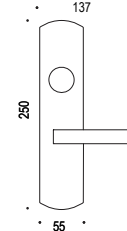

Tubular and European Mortise
Surface Mounted Applications

For Tubular Specification
Refer to R series - European Tubular
Mounting section.

For European Mortise Specification
Refer to R series - European Mortise
Mounting section - M300 Series.

For Magnetic European Mortise Specification
Refer to R series - Magnetic European
Mortise Mounting section - M400 Series.

BD21R

MM13

Privacy Kit Supplied:
MM29BZG

North American
2 1/8" Hole Prep Applications

For Tubular Specification
Refer to NA series - Tubular Mounting
section.

PASSAGE
BD21NAPA

PRIVACY
BD21NAPR

Heavy Duty
Tubular or Mortise thru-bolted applications.

For Tubular Specification
Refer to HD series - Tubular Mounting
section.

For Mortise Specification
Refer to HD series - Mortise Lock Mounting
section.

BD21HD

For Mortise with plate Specification
Refer to P200 series - Mortise Lock Mounting
section.

BD21P202

Suite Entry
Keyed Entry Tubular or Mortise

For Tubular Specification
Refer to P300 series - Tubular Suite
Entry Mounting section.

For Mortise Specification
Refer to P300 series - Mortise Suite
Entry Mounting section.

BD21P300

Optional plate:
BD21P302