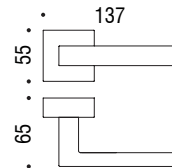

Tubular and European Mortise
Surface Mounted Applications

For Tubular Specification
Refer to R series - European Tubular
Mounting section.

For European Mortise Specification
Refer to R series - European Mortise
Mounting section - M300 Series.

For Magnetic European Mortise Specification
Refer to R series - Magnetic European
Mortise Mounting section - M400 Series.

BD21R

MM13

Privacy Kit Supplied:
MM29BZG

North American
2 1/8" Hole Prep Applications

For Tubular Specification
Refer to NA series - Tubular Mounting
section.

PASSAGE
BD21NAPA

PRIVACY
BD21NAPR

Heavy Duty
Tubular or Mortise thru-bolted applications.

For Tubular Specification
Refer to HD series - Tubular Mounting
section.

For Mortise Specification
Refer to HD series - Mortise Lock Mounting
section.

BD21HD

For Mortise with plate Specification
Refer to P200 series - Mortise Lock Mounting
section.

BD21P202

Suite Entry
Keyed Entry Tubular or Mortise

For Tubular Specification
Refer to P300 series - Tubular Suite
Entry Mounting section.

For Mortise Specification
Refer to P300 series - Mortise Suite
Entry Mounting section.

BD21P300

Optional plate:
BD21P302