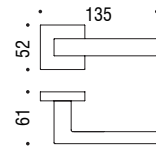

BD21R

MM13

Privacy Kit Supplied:
MM29BZG