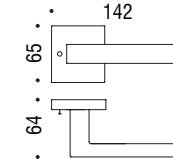

BD21R

MM13

Privacy Kit Supplied:
MM29BZG

North American
2 1/8" Hole Prep Applications

For Tubular Specification
Refer to NA series - Tubular Mounting
section.

PASSAGE
BD21NAPA

PRIVACY
BD21NAPR

Heavy Duty
Tubular or Mortise thru-bolted applications.