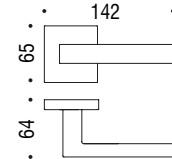

BD21R

MM13

Privacy Kit Supplied:
MM29BZG

North American
2 1/8" Hole Prep Applications

For Tubular Specification
Refer to NA series - Tubular Mounting
section.

PASSAGE
BD21NAPA

PRIVACY
BD21NAPR

Heavy Duty
Tubular or Mortise thru-bolted applications.