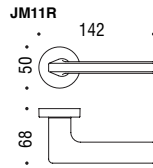

Tubular and European Mortise
Surface Mounted Applications

For Tubular Specification
Refer to R series - European Tubular
Mounting section.

For European Mortise Specification
Refer to R series - European Mortise
Mounting section - M300 Series.

For Magnetic European Mortise Specification
Refer to R series - Magnetic European
Mortise Mounting section - M400 Series.

Privacy Kit Supplied:
CD49BZG

North American
2 1/8" Hole Prep Applications

For Tubular Specification
Refer to NA series - Tubular Mounting
section.

Heavy Duty
Tubular or Mortise thru-bolted applications.

For Tubular Specification
Refer to HD series - Tubular Mounting
section.

For Mortise Specification
Refer to HD series - Mortise Lock Mounting
section.