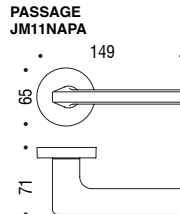

For Magnetic European Mortise Specification
Refer to R series - Magnetic European
Mortise Mounting section - M400 Series.

Privacy Kit Supplied:
CD49BZG

North American
2 1/8" Hole Prep Applications

For Tubular Specification
Refer to NA series - Tubular Mounting
section.

Heavy Duty
Tubular or Mortise thru-bolted applications.

For Tubular Specification
Refer to HD series - Tubular Mounting
section.

For Mortise Specification
Refer to HD series - Mortise Lock Mounting
section.