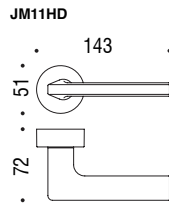

For Magnetic European Mortise Specification
Refer to R series - Magnetic European
Mortise Mounting section - M400 Series.

Privacy Kit Supplied:
CD49BZG

North American
2 1/8" Hole Prep Applications

For Tubular Specification
Refer to NA series - Tubular Mounting
section.

Heavy Duty
Tubular or Mortise thru-bolted applications.

For Tubular Specification
Refer to HD series - Tubular Mounting
section.

For Mortise Specification
Refer to HD series - Mortise Lock Mounting
section.