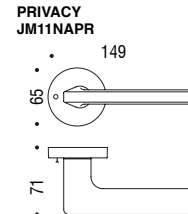

For Magnetic European Mortise Specification
Refer to R series - Magnetic European
Mortise Mounting section - M400 Series.

Privacy Kit Supplied:
CD49BZG

North American
2 1/8" Hole Prep Applications

For Tubular Specification
Refer to NA series - Tubular Mounting
section.

Heavy Duty
Tubular or Mortise thru-bolted applications.

For Tubular Specification
Refer to HD series - Tubular Mounting
section.

For Mortise Specification
Refer to HD series - Mortise Lock Mounting
section.