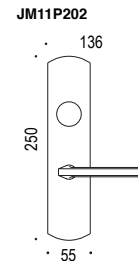

For Mortise with plate Specification
Refer to P200 series - Mortise Lock Mounting
section.