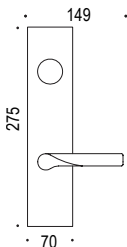

Tubular and European Mortise
Surface Mounted Applications

For Tubular Specification
Refer to R series - European Tubular
Mounting section.

For European Mortise Specification
Refer to R series - European Mortise
Mounting section - M300 Series.

For Magnetic European Mortise Specification
Refer to R series - Magnetic European
Mortise Mounting section - M400 Series.

SK21R

Privacy Kit Supplied:
CD49BZG

North American
2 1/8" Hole Prep Applications

For Tubular Specification
Refer to NA series - Tubular Mounting
section.

PASSAGE
SK21NAPA

PRIVACY
SK21NAPR

Heavy Duty
Tubular or Mortise thru-bolted applications.

For Tubular Specification
Refer to HD series - Tubular Mounting
section.

For Mortise Specification
Refer to HD series - Mortise Lock Mounting
section.

SK21HD

For Mortise with plate Specification
Refer to P200 series - Mortise Lock Mounting
section.

SK21P202

Suite Entry
Keyed Entry Tubular or Mortise

For Tubular Specification
Refer to P300 series - Tubular Suite
Entry Mounting section.

For Mortise Specification
Refer to P300 series - Mortise Suite
Entry Mounting section.

SK21P300

Optional plate:
SK21P302