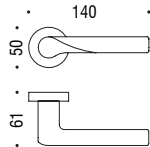

Tubular and European Mortise
Surface Mounted Applications

For Tubular Specification
Refer to R series - European Tubular
Mounting section.

For European Mortise Specification
Refer to R series - European Mortise
Mounting section - M300 Series.

For Magnetic European Mortise Specification
Refer to R series - Magnetic European
Mortise Mounting section - M400 Series.

SK21R

Privacy Kit Supplied:
CD49BZG

North American
2 1/8" Hole Prep Applications

For Tubular Specification
Refer to NA series - Tubular Mounting
section.

PASSAGE
SK21NAPA

PRIVACY
SK21NAPR

Heavy Duty
Tubular or Mortise thru-bolted applications.

For Tubular Specification
Refer to HD series - Tubular Mounting
section.

For Mortise Specification
Refer to HD series - Mortise Lock Mounting
section.

SK21HD

For Mortise with plate Specification
Refer to P200 series - Mortise Lock Mounting
section.

SK21P202

Suite Entry
Keyed Entry Tubular or Mortise

For Tubular Specification
Refer to P300 series - Tubular Suite
Entry Mounting section.

For Mortise Specification
Refer to P300 series - Mortise Suite
Entry Mounting section.

SK21P300

Optional plate:
SK21P302