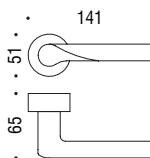

SK21R

Privacy Kit Supplied:
CD49BZG

North American
2 1/8" Hole Prep Applications

For Tubular Specification
Refer to NA series - Tubular Mounting
section.

PASSAGE
SK21NAPA

PRIVACY
SK21NAPR

Heavy Duty
Tubular or Mortise thru-bolted applications.

For Tubular Specification
Refer to HD series - Tubular Mounting
section.

For Mortise Specification
Refer to HD series - Mortise Lock Mounting
section.

SK21HD

For Mortise with plate Specification
Refer to P200 series - Mortise Lock Mounting
section.