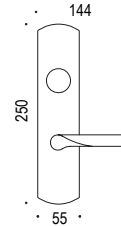

Tubular and European Mortise
Surface Mounted Applications

For Tubular Specification
Refer to R series - European Tubular
Mounting section.

For European Mortise Specification
Refer to R series - European Mortise
Mounting section - M300 Series.

For Magnetic European Mortise Specification
Refer to R series - Magnetic European
Mortise Mounting section - M400 Series.

SK21R

Privacy Kit Supplied:
CD49BZG

North American
2 1/8" Hole Prep Applications

For Tubular Specification
Refer to NA series - Tubular Mounting
section.

PASSAGE
SK21NAPA

PRIVACY
SK21NAPR

Heavy Duty
Tubular or Mortise thru-bolted applications.

For Tubular Specification
Refer to HD series - Tubular Mounting
section.

For Mortise Specification
Refer to HD series - Mortise Lock Mounting
section.

SK21HD

For Mortise with plate Specification
Refer to P200 series - Mortise Lock Mounting
section.

SK21P202

Suite Entry
Keyed Entry Tubular or Mortise

For Tubular Specification
Refer to P300 series - Tubular Suite
Entry Mounting section.

For Mortise Specification
Refer to P300 series - Mortise Suite
Entry Mounting section.

SK21P300

Optional plate:
SK21P302