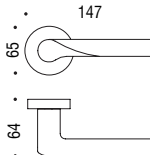

SK21R

Privacy Kit Supplied:
CD49BZG

North American
2 1/8" Hole Prep Applications

For Tubular Specification
Refer to NA series - Tubular Mounting
section.

PASSAGE
SK21NAPA

PRIVACY
SK21NAPR

Heavy Duty
Tubular or Mortise thru-bolted applications.

For Tubular Specification
Refer to HD series - Tubular Mounting
section.

For Mortise Specification
Refer to HD series - Mortise Lock Mounting
section.

SK21HD

For Mortise with plate Specification
Refer to P200 series - Mortise Lock Mounting
section.