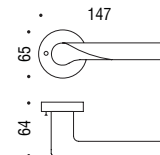

SK21R

Privacy Kit Supplied:
CD49BZG

North American
2 1/8" Hole Prep Applications

For Tubular Specification
Refer to NA series - Tubular Mounting
section.

PASSAGE
SK21NAPA

PRIVACY
SK21NAPR

Heavy Duty
Tubular or Mortise thru-bolted applications.

For Tubular Specification
Refer to HD series - Tubular Mounting
section.

For Mortise Specification
Refer to HD series - Mortise Lock Mounting
section.

SK21HD

For Mortise with plate Specification
Refer to P200 series - Mortise Lock Mounting
section.