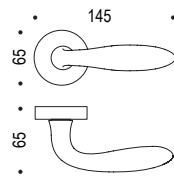

For Tubular Specification
Refer to R series - European Tubular
Mounting section.

For European Mortise Specification
Refer to R series - European Mortise
Mounting section - M300 Series.

For Magnetic European Mortise Specification
Refer to R series - Magnetic European
Mortise Mounting section - M400 Series.

CD81R

CD63

Privacy Kit Supplied:
CD69BZG

North American
2 1/8" Hole Prep Applications

For Tubular Specification
Refer to NA series - Tubular Mounting
section.

PASSAGE
CD81NAPA

PRIVACY
CD81NAPR

Heavy Duty
Tubular or Mortise thru-bolted applications.

For Tubular Specification
Refer to HD series - Tubular Mounting
section.

For Mortise Specification
Refer to HD series - Mortise Lock Mounting
section.

CD81HD

For Mortise with plate Specification
Refer to P200 series - Mortise Lock Mounting
section.