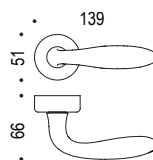

For Tubular Specification
Refer to R series - European Tubular
Mounting section.

For European Mortise Specification
Refer to R series - European Mortise
Mounting section - M300 Series.

For Magnetic European Mortise Specification
Refer to R series - Magnetic European
Mortise Mounting section - M400 Series.

CD81R

CD63

Privacy Kit Supplied:
CD69BZG

North American
2 1/8" Hole Prep Applications

For Tubular Specification
Refer to NA series - Tubular Mounting
section.

PASSAGE
CD81NAPA

PRIVACY
CD81NAPR

Heavy Duty
Tubular or Mortise thru-bolted applications.

For Tubular Specification
Refer to HD series - Tubular Mounting
section.

For Mortise Specification
Refer to HD series - Mortise Lock Mounting
section.

CD81HD

For Mortise with plate Specification
Refer to P200 series - Mortise Lock Mounting
section.