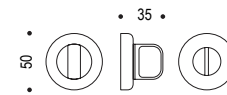

CD63

Privacy Kit Supplied:
CD69BZG