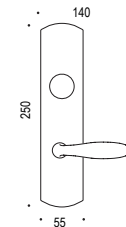

Tubular and European Mortise
Surface Mounted Applications

For Tubular Specification
Refer to R series - European Tubular
Mounting section.

For European Mortise Specification
Refer to R series - European Mortise
Mounting section - M300 Series.

For Magnetic European Mortise Specification
Refer to R series - Magnetic European
Mortise Mounting section - M400 Series.

CD81R

CD63

Privacy Kit Supplied:
CD69BZG

North American
2 1/8" Hole Prep Applications

For Tubular Specification
Refer to NA series - Tubular Mounting
section.

PASSAGE
CD81NAPA

PRIVACY
CD81NAPR

Heavy Duty
Tubular or Mortise thru-bolted applications.

For Tubular Specification
Refer to HD series - Tubular Mounting
section.

For Mortise Specification
Refer to HD series - Mortise Lock Mounting
section.

CD81HD

For Mortise with plate Specification
Refer to P200 series - Mortise Lock Mounting
section.

CD81P202

Suite Entry
Keyed Entry Tubular or Mortise

For Tubular Specification
Refer to P300 series - Tubular Suite
Entry Mounting section.

For Mortise Specification
Refer to P300 series - Mortise Suite
Entry Mounting section.

CD81P302

Optional plate:
CD81P300 - P301