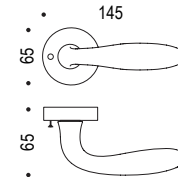

For Tubular Specification
Refer to R series - European Tubular
Mounting section.

For European Mortise Specification
Refer to R series - European Mortise
Mounting section - M300 Series.

For Magnetic European Mortise Specification
Refer to R series - Magnetic European
Mortise Mounting section - M400 Series.

CD81R

CD63

Privacy Kit Supplied:
CD69BZG

North American
2 1/8" Hole Prep Applications

For Tubular Specification
Refer to NA series - Tubular Mounting
section.

PASSAGE
CD81NAPA

PRIVACY
CD81NAPR

Heavy Duty
Tubular or Mortise thru-bolted applications.

For Tubular Specification
Refer to HD series - Tubular Mounting
section.

For Mortise Specification
Refer to HD series - Mortise Lock Mounting
section.

CD81HD

For Mortise with plate Specification
Refer to P200 series - Mortise Lock Mounting
section.