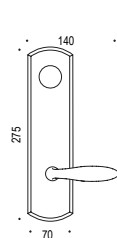

Tubular and European Mortise
Surface Mounted Applications

For Tubular Specification
Refer to R series - European Tubular
Mounting section.

For European Mortise Specification
Refer to R series - European Mortise
Mounting section - M300 Series.

For Magnetic European Mortise Specification
Refer to R series - Magnetic European
Mortise Mounting section - M400 Series.

CD81R

CD63

Privacy Kit Supplied:
CD69BZG

North American
2 1/8" Hole Prep Applications

For Tubular Specification
Refer to NA series - Tubular Mounting
section.

PASSAGE
CD81NAPA

PRIVACY
CD81NAPR

Heavy Duty
Tubular or Mortise thru-bolted applications.

For Tubular Specification
Refer to HD series - Tubular Mounting
section.

For Mortise Specification
Refer to HD series - Mortise Lock Mounting
section.

CD81HD

For Mortise with plate Specification
Refer to P200 series - Mortise Lock Mounting
section.

CD81P202

Suite Entry
Keyed Entry Tubular or Mortise

For Tubular Specification
Refer to P300 series - Tubular Suite
Entry Mounting section.

For Mortise Specification
Refer to P300 series - Mortise Suite
Entry Mounting section.

CD81P302

Optional plate:
CD81P300 - P301