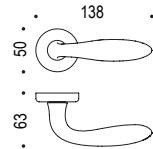

Tubular and European Mortise
Surface Mounted Applications

For Tubular Specification
Refer to R series - European Tubular
Mounting section.

For European Mortise Specification
Refer to R series - European Mortise
Mounting section - M300 Series.

For Magnetic European Mortise Specification
Refer to R series - Magnetic European
Mortise Mounting section - M400 Series.

CD81R

CD63

Privacy Kit Supplied:
CD69BZG

North American
2 1/8" Hole Prep Applications

For Tubular Specification
Refer to NA series - Tubular Mounting
section.

PASSAGE
CD81NAPA

PRIVACY
CD81NAPR

Heavy Duty
Tubular or Mortise thru-bolted applications.

For Tubular Specification
Refer to HD series - Tubular Mounting
section.

For Mortise Specification
Refer to HD series - Mortise Lock Mounting
section.

CD81HD

For Mortise with plate Specification
Refer to P200 series - Mortise Lock Mounting
section.

CD81P202

Suite Entry
Keyed Entry Tubular or Mortise

For Tubular Specification
Refer to P300 series - Tubular Suite
Entry Mounting section.

For Mortise Specification
Refer to P300 series - Mortise Suite
Entry Mounting section.

CD81P302

Optional plate:
CD81P300 - P301