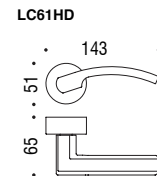

Privacy Kit Supplied:
CD49BZG

North American
2 1/8" Hole Prep Applications

For Tubular Specification
Refer to NA series - Tubular Mounting
section.

PRIVACY
LC61NAPR

Heavy Duty
Tubular or Mortise thru-bolting applications.

For Tubular Specification
Refer to HD series - Tubular Mounting
section.

For Mortise Specification
Refer to HD series - Mortise Lock Mounting
section.

For Mortise with plate Specification
Refer to P200 series - Mortise Lock Mounting
section.