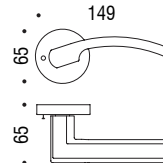

Privacy Kit Supplied:
CD49BZG

North American
2 1/8" Hole Prep Applications

For Tubular Specification
Refer to NA series - Tubular Mounting
section.

PRIVACY
LC61NAPR

Heavy Duty
Tubular or Mortise thru-bolting applications.

For Tubular Specification
Refer to HD series - Tubular Mounting
section.

For Mortise Specification
Refer to HD series - Mortise Lock Mounting
section.

For Mortise with plate Specification
Refer to P200 series - Mortise Lock Mounting
section.