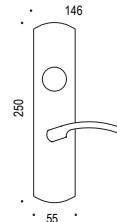

Tubular and European Mortise
Surface Mounted Applications

For Tubular Specification
Refer to R series - European Tubular
Mounting section.

For European Mortise Specification
Refer to R series - European Mortise
Mounting section - M300 Series.

For Magnetic European Mortise Specification
Refer to R series - Magnetic European
Mortise Mounting section - M400 Series.

Privacy Kit Supplied:
CD49BZG

North American
2 1/8" Hole Prep Applications

For Tubular Specification
Refer to NA series - Tubular Mounting
section.

PRIVACY
LC61NAPR

Heavy Duty
Tubular or Mortise thru-bolting applications.

For Tubular Specification
Refer to HD series - Tubular Mounting
section.

For Mortise Specification
Refer to HD series - Mortise Lock Mounting
section.

For Mortise with plate Specification
Refer to P200 series - Mortise Lock Mounting
section.

LC61P202

Suite Entry
Keyed Entry Tubular or Mortise

For Tubular Specification
Refer to P300 series - Tubular Suite
Entry Mounting section.

For Mortise Specification
Refer to P300 series - Mortise Suite
Entry Mounting section.

Optional plate:
LC61P300