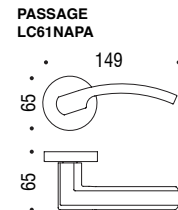

For European Mortise Specification
Refer to R series - European Mortise
Mounting section - M300 Series.

For Magnetic European Mortise Specification
Refer to R series - Magnetic European
Mortise Mounting section - M400 Series.

Privacy Kit Supplied:
CD49BZG

North American
2 1/8" Hole Prep Applications

For Tubular Specification
Refer to NA series - Tubular Mounting
section.

PRIVACY
LC61NAPR

Heavy Duty
Tubular or Mortise thru-bolting applications.

For Tubular Specification
Refer to HD series - Tubular Mounting
section.

For Mortise Specification
Refer to HD series - Mortise Lock Mounting
section.

For Mortise with plate Specification
Refer to P200 series - Mortise Lock Mounting
section.