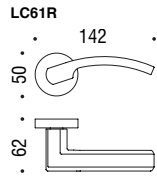

Olly, LC61, Polished Chrome
Designed by Luca Colombo
Material: Brass.

PC
Polished Chrome

SC
Satin Chrome

PB
Polished Brass

Tubular and European Mortise
Surface Mounted Applications

For Tubular Specification
Refer to R series - European Tubular
Mounting section.

For European Mortise Specification
Refer to R series - European Mortise
Mounting section - M300 Series.

For Magnetic European Mortise Specification
Refer to R series - Magnetic European
Mortise Mounting section - M400 Series.

For Tubular Specification
Refer to HD series - Tubular Mounting
section.

For Mortise Specification
Refer to HD series - Mortise Lock Mounting
section.

For Mortise with plate Specification
Refer to P200 series - Mortise Lock Mounting
section.