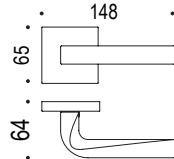

MA11R

MM13

Privacy Kit Supplied:
MM29BZG

North American
2 1/8" Hole Prep Applications

For Tubular Specification
Refer to NA series - Tubular Mounting
section.

PASSAGE
MA11NAPA

PRIVACY
MA11NAPR

Heavy Duty
Tubular or Mortise thru-boltd applications.