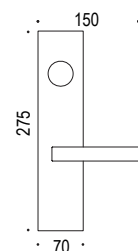

Tubular and European Mortise
Surface Mounted Applications

For Tubular Specification
Refer to R series - European Tubular
Mounting section.

For European Mortise Specification
Refer to R series - European Mortise
Mounting section - M300 Series.

For Magnetic European Mortise Specification
Refer to R series - Magnetic European
Mortise Mounting section - M400 Series.

MA11R

MM13

Privacy Kit Supplied:
MM29BZG

North American
2 1/8" Hole Prep Applications

For Tubular Specification
Refer to NA series - Tubular Mounting
section.

PASSAGE
MA11NAPA

PRIVACY
MA11NAPR

Heavy Duty
Tubular or Mortise thru-boltd applications.

For Tubular Specification
Refer to HD series - Tubular Mounting
section.

For Mortise Specification
Refer to HD series - Mortise Lock Mounting
section.

MA11HD

For Mortise with plate Specification
Refer to P200 series - Mortise Lock Mounting
section.

MA11P202

Suite Entry
Keyed Entry Tubular or Mortise

For Tubular Specification
Refer to P300 series - Tubular Suite
Entry Mounting section.

For Mortise Specification
Refer to P300 series - Mortise Suite
Entry Mounting section.

MA11P300

Optional plate:
MA11P302