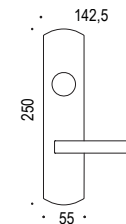

Tubular and European Mortise
Surface Mounted Applications

For Tubular Specification
Refer to R series - European Tubular
Mounting section.

For European Mortise Specification
Refer to R series - European Mortise
Mounting section - M300 Series.

For Magnetic European Mortise Specification
Refer to R series - Magnetic European
Mortise Mounting section - M400 Series.

MA11R

MM13

Privacy Kit Supplied:
MM29BZG

North American
2 1/8" Hole Prep Applications

For Tubular Specification
Refer to NA series - Tubular Mounting
section.

PASSAGE
MA11NAPA

PRIVACY
MA11NAPR

Heavy Duty
Tubular or Mortise thru-boltd applications.

For Tubular Specification
Refer to HD series - Tubular Mounting
section.

For Mortise Specification
Refer to HD series - Mortise Lock Mounting
section.

MA11HD

For Mortise with plate Specification
Refer to P200 series - Mortise Lock Mounting
section.

MA11P202

Suite Entry
Keyed Entry Tubular or Mortise

For Tubular Specification
Refer to P300 series - Tubular Suite
Entry Mounting section.

For Mortise Specification
Refer to P300 series - Mortise Suite
Entry Mounting section.

MA11P300

Optional plate:
MA11P302