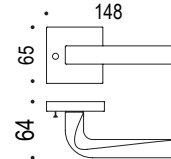

MA11R

MM13

Privacy Kit Supplied:
MM29BZG

North American
2 1/8" Hole Prep Applications

For Tubular Specification
Refer to NA series - Tubular Mounting
section.

PASSAGE
MA11NAPA

PRIVACY
MA11NAPR

Heavy Duty
Tubular or Mortise thru-boltd applications.

For Tubular Specification
Refer to HD series - Tubular Mounting
section.

For Mortise Specification
Refer to HD series - Mortise Lock Mounting
section.

MA11HD

For Mortise with plate Specification
Refer to P200 series - Mortise Lock Mounting
section.