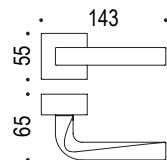

Tubular and European Mortise
Surface Mounted Applications

For Tubular Specification
Refer to R series - European Tubular
Mounting section.

For European Mortise Specification
Refer to R series - European Mortise
Mounting section - M300 Series.

For Magnetic European Mortise Specification
Refer to R series - Magnetic European
Mortise Mounting section - M400 Series.

MA11R

MM13

Privacy Kit Supplied:
MM29BZG

North American
2 1/8" Hole Prep Applications

For Tubular Specification
Refer to NA series - Tubular Mounting
section.

PASSAGE
MA11NAPA

PRIVACY
MA11NAPR

Heavy Duty
Tubular or Mortise thru-boltd applications.

For Tubular Specification
Refer to HD series - Tubular Mounting
section.

For Mortise Specification
Refer to HD series - Mortise Lock Mounting
section.

MA11HD

For Mortise with plate Specification
Refer to P200 series - Mortise Lock Mounting
section.

MA11P202

Suite Entry
Keyed Entry Tubular or Mortise

For Tubular Specification
Refer to P300 series - Tubular Suite
Entry Mounting section.

For Mortise Specification
Refer to P300 series - Mortise Suite
Entry Mounting section.

MA11P300

Optional plate:
MA11P302