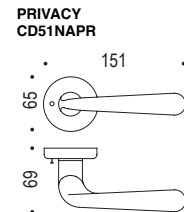

For Tubular Specification  
Refer to R series - European Tubular  
Mounting section.

For European Mortise Specification  
Refer to R series - European Mortise  
Mounting section - M300 Series.

For Magnetic European Mortise Specification  
Refer to R series - Magnetic European  
Mortise Mounting section - M400 Series.

Privacy Kit Supplied:  
**CD69BZG**

**North American**  
2 1/8" Hole Prep Applications

For Tubular Specification  
Refer to NA series - Tubular Mounting  
section.

**Heavy Duty**  
Tubular or Mortise thru-bolted applications.

For Tubular Specification  
Refer to HD series - Tubular Mounting  
section.

For Mortise Specification  
Refer to HD series - Mortise Lock Mounting  
section.

For Mortise with plate Specification  
Refer to P200 series - Mortise Lock Mounting  
section.