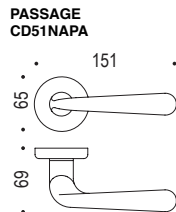

For Tubular Specification  
Refer to R series - European Tubular  
Mounting section.

For European Mortise Specification  
Refer to R series - European Mortise  
Mounting section - M300 Series.

For Magnetic European Mortise Specification  
Refer to R series - Magnetic European  
Mortise Mounting section - M400 Series.

Privacy Kit Supplied:  
**CD69BZG**

**North American**  
2 1/8" Hole Prep Applications

For Tubular Specification  
Refer to NA series - Tubular Mounting  
section.

**Heavy Duty**  
Tubular or Mortise thru-bolted applications.

For Tubular Specification  
Refer to HD series - Tubular Mounting  
section.

For Mortise Specification  
Refer to HD series - Mortise Lock Mounting  
section.

For Mortise with plate Specification  
Refer to P200 series - Mortise Lock Mounting  
section.