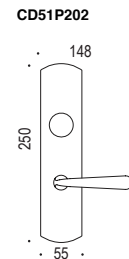

For Mortise with plate Specification
Refer to P200 series - Mortise Lock Mounting
section.