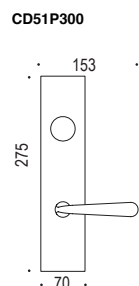

Suite Entry
Keyed Entry Tubular or Mortise

For Tubular Specification
Refer to P300 series - Tubular Suite
Entry Mounting section.

For Mortise Specification
Refer to P300 series - Mortise Suite
Entry Mounting section.