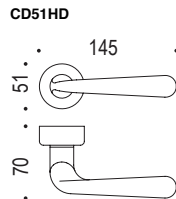

For Tubular Specification  
Refer to R series - European Tubular  
Mounting section.

For European Mortise Specification  
Refer to R series - European Mortise  
Mounting section - M300 Series.

For Magnetic European Mortise Specification  
Refer to R series - Magnetic European  
Mortise Mounting section - M400 Series.

Privacy Kit Supplied:  
**CD69BZG**

**North American**  
2 1/8" Hole Prep Applications

For Tubular Specification  
Refer to NA series - Tubular Mounting  
section.

**Heavy Duty**  
Tubular or Mortise thru-bolted applications.

For Tubular Specification  
Refer to HD series - Tubular Mounting  
section.

For Mortise Specification  
Refer to HD series - Mortise Lock Mounting  
section.

For Mortise with plate Specification  
Refer to P200 series - Mortise Lock Mounting  
section.