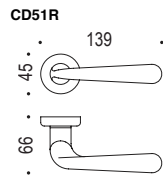

Robodue, CD51, Polished Chrome  
Designed by Colombo Design  
Material: Brass.

**PC**  
Polished Chrome

**SC**  
Satin Chrome

**PB**  
Polished Brass

**MB**  
Matte Black

**Tubular and European Mortise**  
Surface Mounted Applications

For Tubular Specification  
Refer to R series - European Tubular  
Mounting section.

For European Mortise Specification  
Refer to R series - European Mortise  
Mounting section - M300 Series.

For Magnetic European Mortise Specification  
Refer to R series - Magnetic European  
Mortise Mounting section - M400 Series.

Privacy Kit Supplied:  
**CD69BZG**

**North American**  
2 1/8" Hole Prep Applications

For Tubular Specification  
Refer to NA series - Tubular Mounting  
section.

**Heavy Duty**  
Tubular or Mortise thru-bolted applications.

For Tubular Specification  
Refer to HD series - Tubular Mounting  
section.

For Mortise Specification  
Refer to HD series - Mortise Lock Mounting  
section.

For Mortise with plate Specification  
Refer to P200 series - Mortise Lock Mounting  
section.