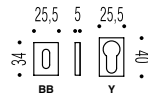

MG
Matte Graphite*

GR/MG
Graphite/Matte Graphite

SC
Satin Chrome

PC/SC
Pol. Chrome/Satin Chrome

Tubular and European Mortise
Surface Mounted Applications

For Tubular Specification
Refer to R series - European Tubular
Mounting section.

For European Mortise Specification
Refer to R series - European Mortise
Mounting section - M300 Series.

For Magnetic European Mortise Specification
Refer to R series - Magnetic European
Mortise Mounting section - M400 Series.

ML11 RSB

ZE23

Privacy Kit Supplied:
ZE29 BZG/O